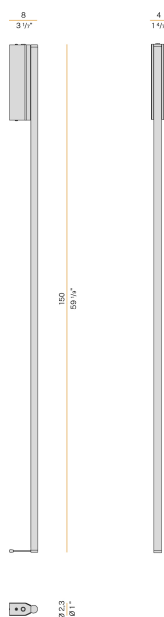

PANZERI

Hilow Line

220-240V AC dimmable (DALI/Push DIM)

A11017.150.0502

Data sheet

CODE	A11017.150.0502
SYSTEM POWER CONSUMPTION	27W
EFFICACY	62.8lm/W
LIGHT SOURCE	LED
LIGHT SOURCE LIFETIME	L70 (B10) 60.000h
COLOUR TEMPERATURE	2700K Ra>90
LIGHT DISTRIBUTION	diffused
POWER SUPPLY	220-240V AC
FREQUENCY	50/60Hz
ELECTRICAL CONFIGURATION	dimmable (DALI/Push DIM)
DRIVER	integrated included
NOMINAL LUMINOUS FLUX	2520lm
LUMEN OUTPUT	1696lm
EFFICIENCY	67.3%
WEIGHT	1,35 Kg
PROTECTION DEGREE	IP20
COLOUR TOLLERANCES	SDCM 3
PACKING DIMENSIONS	12,0 x 160,0 x 7,0 cm

Technical drawing

Wall lighting fixture for interiors, with indirect light emission.
Pickled sheet metal wall bracket in polyacrylic paint.
Pickled sheet metal wall plate in polyacrylic paint.
Extruded aluminium structure in white, mat black, bronze, mat brass or titanium polyacrylic paint.
Die-cast aluminium end caps in polyacrylic paint.
Extruded polycarbonate diffuser with opaline finish.

PANZERI

Hilow Line

Accessories / power supply

YCI11002.400

4m (157,5") long power cable with foot switch and plug.